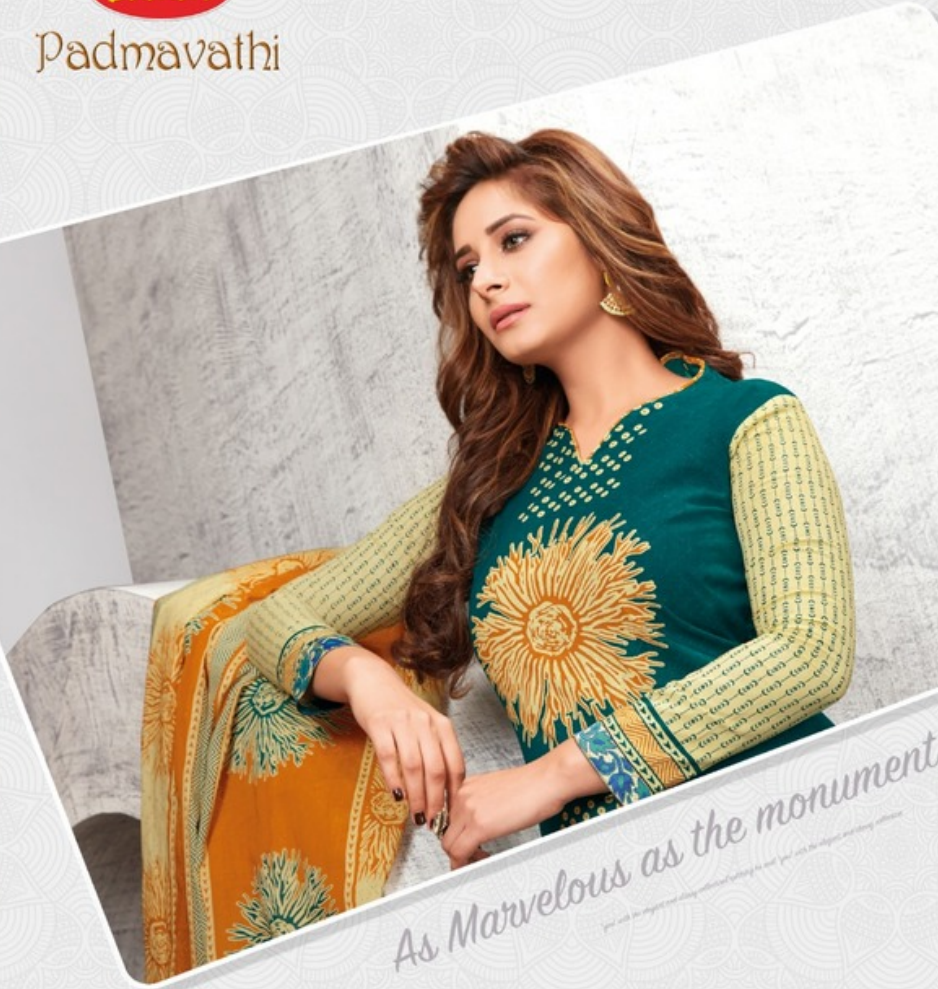

Baalar

Padmavathi

As Marvelous as the monument of love.

D. NO -1217